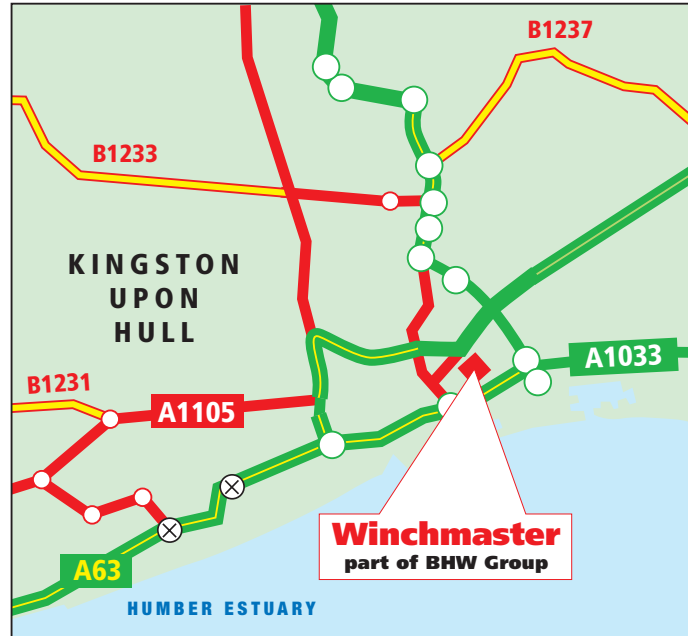

LOCATION MAP

Winchmaster

From **THE NORTH**
A1(M), M62, A63

From **THE SOUTH**
M1, M18, M62, A63

M62 - A63 follow signs for city centre, then for Hedon Road and Ferry Terminal.
At roundabout for Hedon Road take the 1st left, then take the 3rd turning on the left and follow the road around to Winchmaster Ltd.